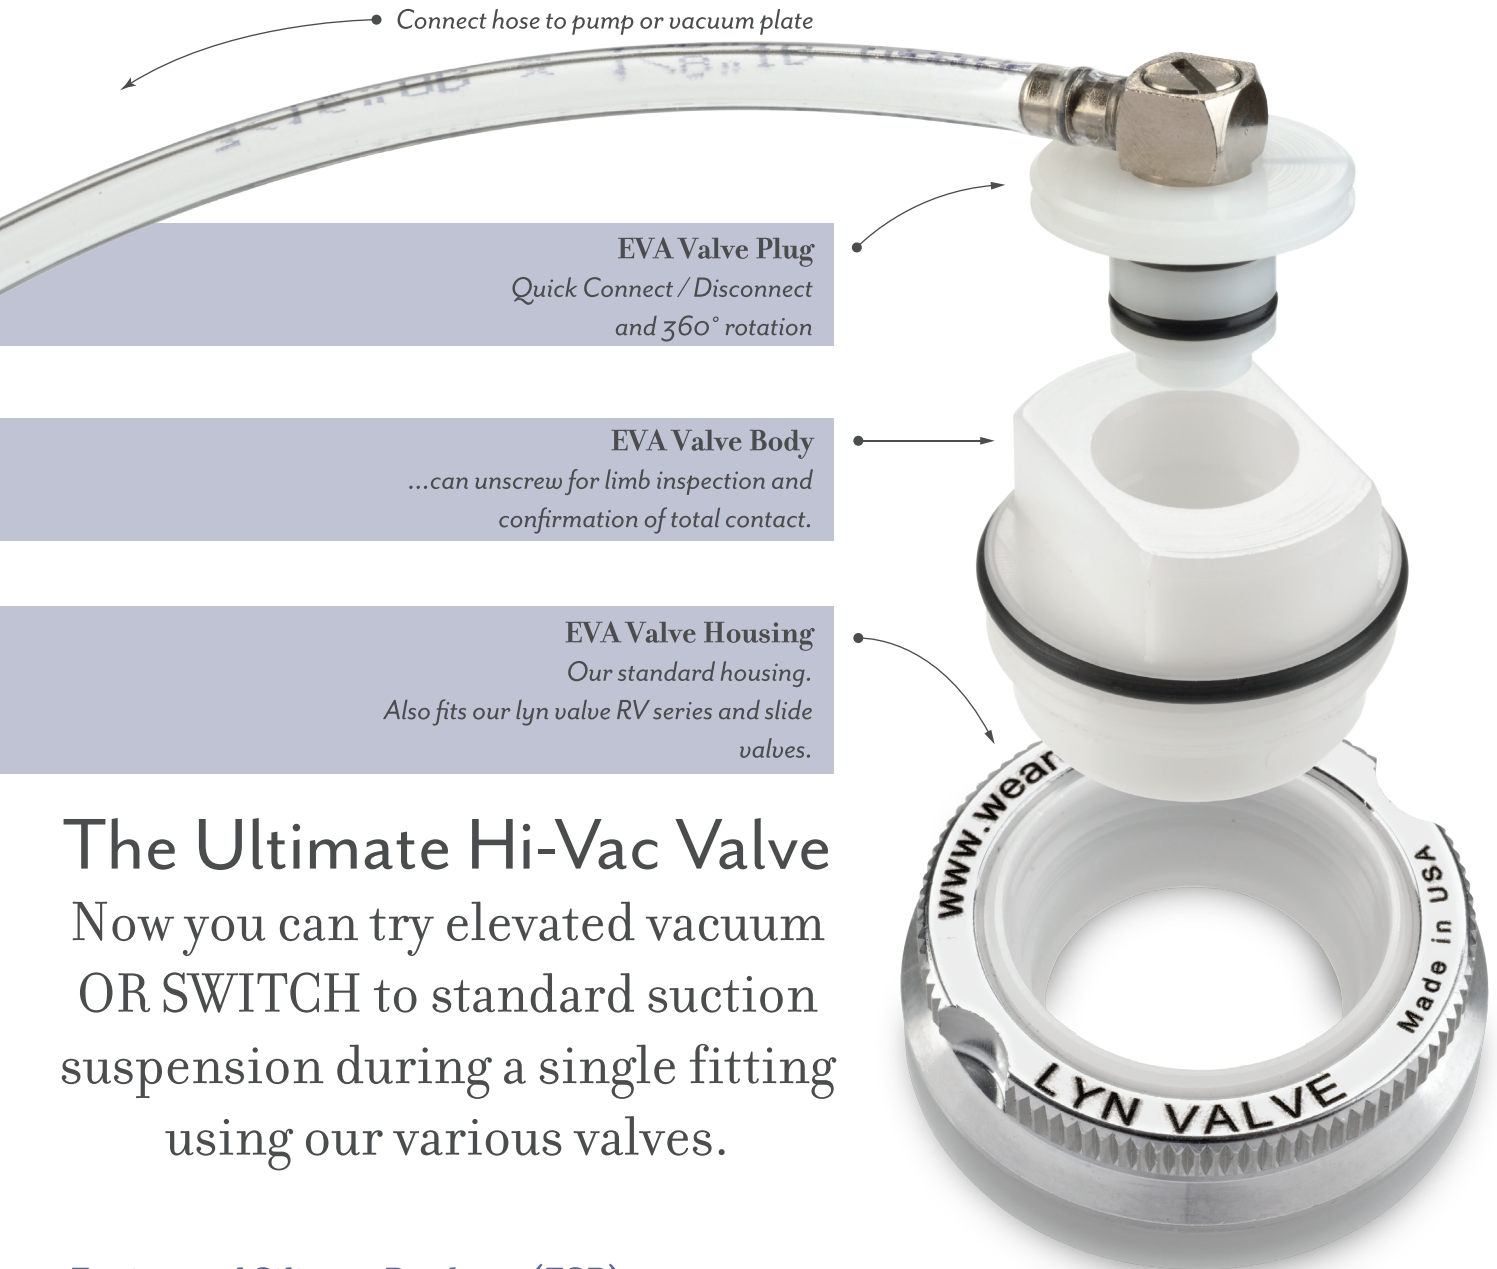

New

The EVA Valve

The Ultimate Hi-Vac Valve
Now you can try elevated vacuum
OR SWITCH to standard suction
suspension during a single fitting
using our various valves.

Engineered Silicone Products (ESP)

888-932-7377 (888-WEARESP) or Visit www.WEARESP.com (Patent Applied for)